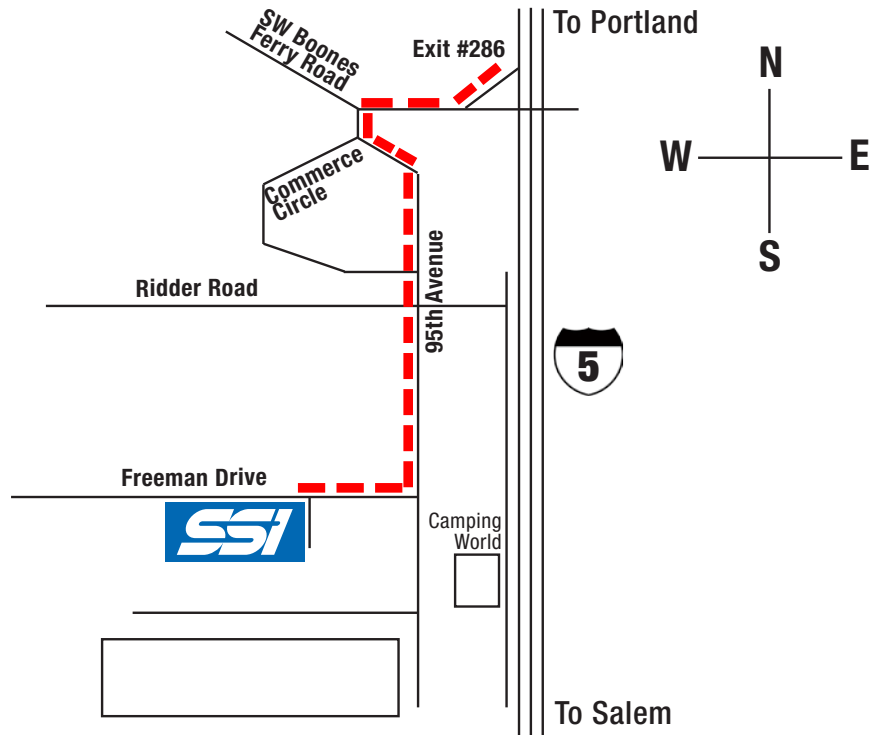

DRIVING DIRECTIONS TO SSI SHREDDING SYSTEMS

FROM PORTLAND INTERNATIONAL AIRPORT

Take I-205 South approximately 29 miles. I-205 runs directly into I-5. Proceed using directions below.

FROM DOWNTOWN PORTLAND

- Take I-5 South
- Exit at North Wilsonville/Stafford Road (Exit 286)
- Turn right at the light (at the end of the off-ramp), then turn left onto Commerce Circle.
- Stay to the left. Commerce Circle becomes 95th Avenue.
- Continue south on 95th, passing through several intersections, until you arrive at Freeman Drive, on the right-hand side of 95th Avenue.
- Turn right onto Freeman Drive. SSI is directly ahead to your left. Visitor parking is located in the first parking lot, near the glassed section of the building.

SSI AREA HOTELS

THE GRAND HOTEL AT BRIDGEPORT

7265 SW Hazelfern Road
Tigard, Oregon 97224
Tel: (503) 968-5757
Fax: (503) 968-5755
www.grandhotelbridgeport.com

CENTURY HOTEL

8185 SW Tualatin-Sherwood Road
Tualatin, Oregon 97062
Tel: (503) 692-3600
Fax: (503) 691-9142
www.thecenturyhotel.com

HOLIDAY INN

25425 SW 95th Ave.
Wilsonville, Oregon 97070
Tel: (503) 682-2211
Fax: (503) 682-1636
www.holidayinnwilsonville.com

PHOENIX INN

29769 SW Boones Ferry Road
Wilsonville, Oregon 97070
Tel: (503) 570-9700
Fax: (503) 570-0467
www.phoenixinnwilsonville.com

See reverse page for more area hotels...

SSI Shredding Systems
9760 SW Freeman Drive
Wilsonville, Oregon 97070
(503) 682-3633