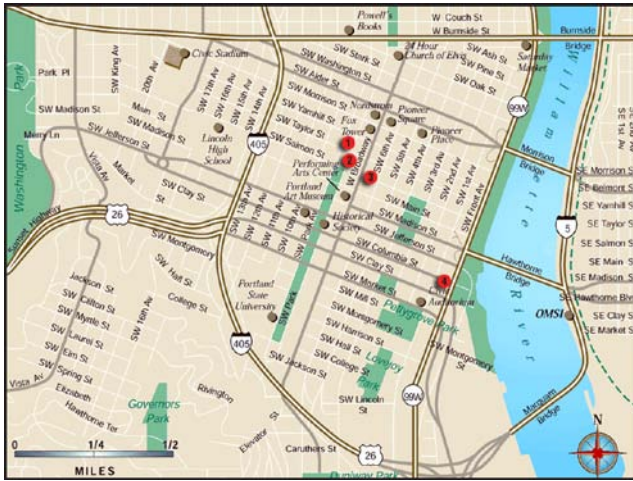

DRIVING DIRECTIONS TO SSI SHREDDING SYSTEMS

FROM PORTLAND INTERNATIONAL AIRPORT

Take I-205 South approximately 29 miles. I-205 runs directly into I-5. Proceed using directions below.

FROM DOWNTOWN PORTLAND

- Take I-5 South
- Exit at North Wilsonville/Stafford Road (Exit 286)
- Turn right at the light (at the end of the off-ramp), then turn left onto Commerce Circle.
- Stay to the left. Commerce Circle becomes 95th Avenue.
- Continue south on 95th, passing through several intersections, until you arrive at Freeman Drive, on the right-hand side of 95th Avenue.
- Turn right onto Freeman Drive. SSI is directly ahead to your left. Visitor parking is located in the first parking lot, near the glassed section of the building.

SSI AREA HOTELS

THE GRAND HOTEL AT BRIDGEPORT

7265 SW Hazelfern Road
Tigard, Oregon 97224
Tel: (503) 968-5757
Fax: (503) 968-5755
www.grandhotelbridgeport.com

CENTURY HOTEL

8185 SW Tualatin-Sherwood Road
Tualatin, Oregon 97062
Tel: (503) 692-3600
Fax: (503) 691-9142
www.thecenturyhotel.com

See reverse page for more area hotels...

SSI Shredding Systems
9760 SW Freeman Drive
Wilsonville, Oregon 97070
(503) 682-3633

PORTLAND AIRPORT HOTELS

ALOFT PORTLAND AIRPORT HOTEL AT CASCADE STATION

9920 NE Cascades Parkway
Portland, Oregon 97220
Tel: (503) 200-5678
Toll Free: (888) 627-7139
www.aloftportlandairport.com