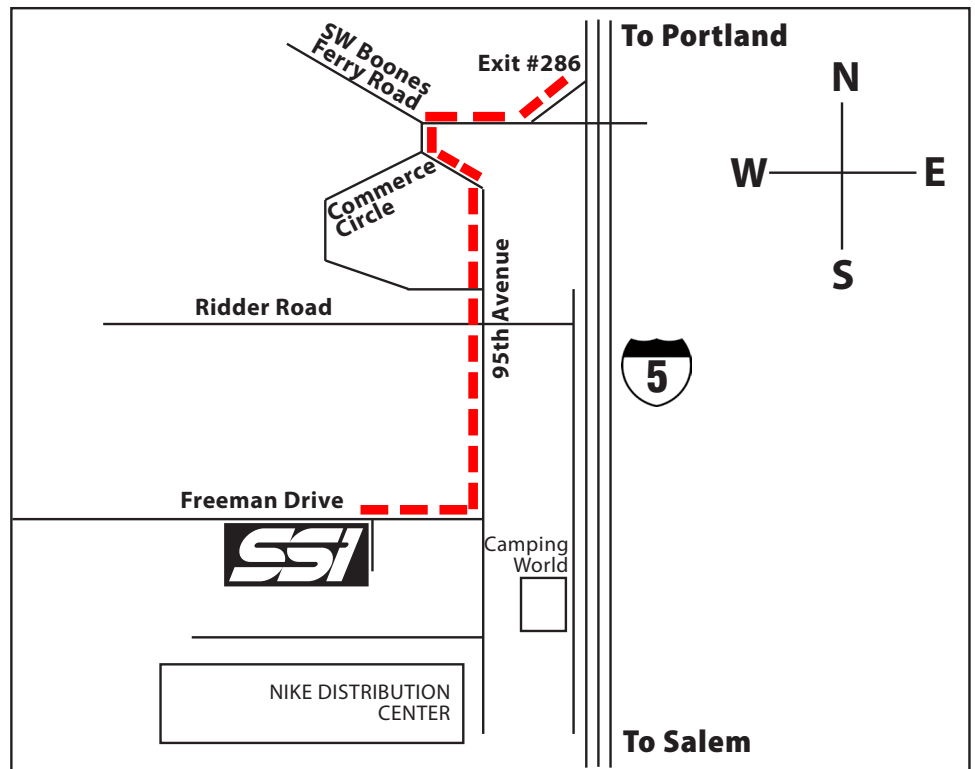

From Portland International Airport

Take I-205 South approximately 29 miles. I-205 runs directly into I-5. Proceed using directions below.

From Downtown Portland

- Take I-5 South
- Exit at North Wilsonville/Stafford Road (Exit 286)
- Turn right at the light (at the end of the off-ramp), then turn left onto Commerce Circle.
- Stay to the left. Commerce Circle becomes 95th Avenue.
- Continue south on 95th, passing through several intersections, until you arrive at Freeman Drive, on the right-hand side of 95th Avenue.
- Turn right onto Freeman Drive. SSI is directly ahead to your left. Visitor parking is located in the first parking lot, near the glassed section of the building.

SSI Area Hotels

Century Hotel

8185 SW Tualatin-Sherwood Road
Tualatin, Oregon 97062
Tel: (503) 692-3600
Fax: (503) 691-9142
www.thecenturyhotel.com

Holiday Inn

25425 SW 95th Ave.
Wilsonville, Oregon 97070
Tel: (503) 682-2211
Fax: (503) 682-1636
www.holidayinnwilsonville.com

Phoenix Inn

29769 SW Boones Ferry Road
Wilsonville, Oregon 97070
Tel: (503) 570-9700
Fax: (503) 570-0467
www.phoenixinnwilsonville.com

Downtown Area Hotels

The Paramount Hotel
Heathman Hotel
Portland Hilton
Portland Marriott

See reverse page for details...

SSI Shredding Systems

9760 SW Freeman Drive
Wilsonville, Oregon 97070
(503) 682-3633