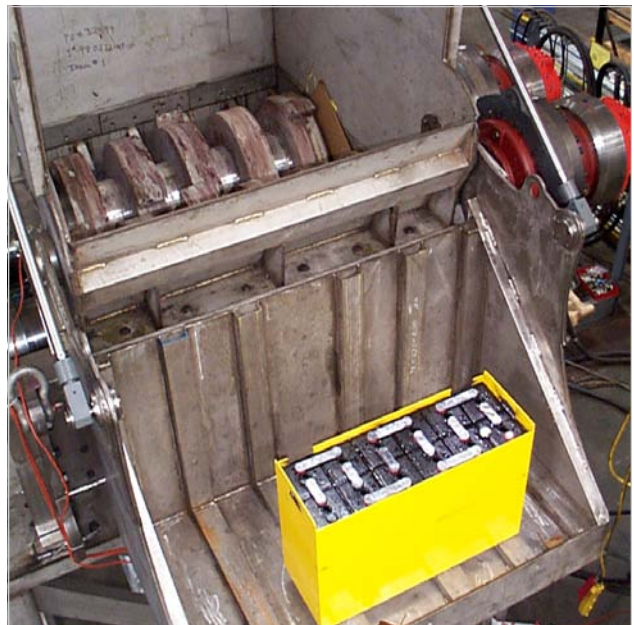

## BATTERY SHREDDING

SSI integrates tailored cutter configurations and corrosion-resistant materials in the design of industrial shredders for battery processing.

### INDUSTRIAL BATTERY SOLUTIONS

SSI shredder integrated with secondary processing equipment to deliver optimal system performance

Dual-Shear<sup>®</sup> M160 shredder with proprietary cutter design