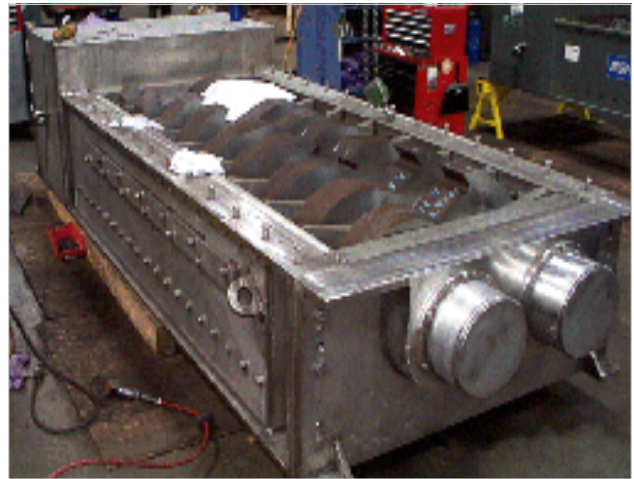

## BATTERY SHREDDING

SSI integrates tailored cutter configurations and corrosion-resistant materials in the design of industrial shredders for battery processing.

### INDUSTRIAL BATTERY SOLUTIONS

SSI shredder integrated with secondary processing equipment to deliver optimal system performance

Dual-Shear<sup>®</sup> M160 shredder with proprietary cutter design